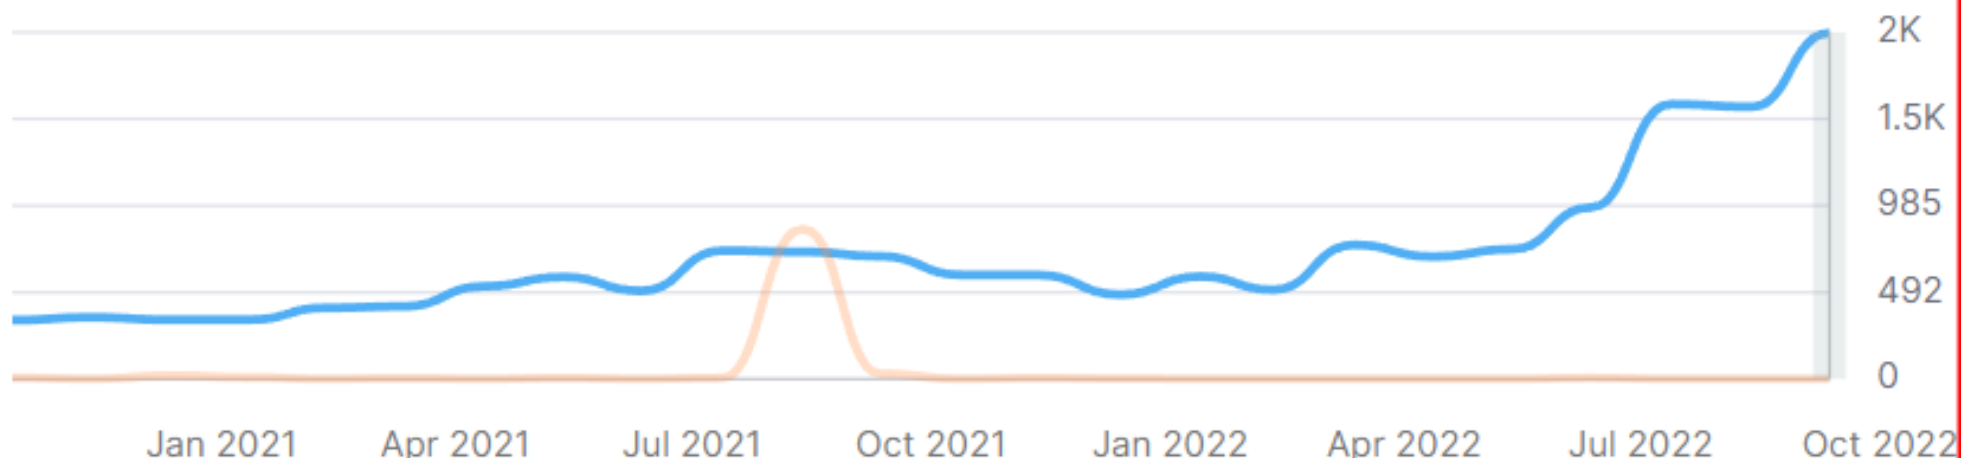

Organic Search Traffic

2K +27%

Keywords 1.6K ↑

Paid Search Traffic

The domain may be new or not ranking right now. To get data on organic traffic, create a Position Tracking campaign.

[Go to Position Tracking](#)

Backlinks

3.3K

Referring Domains 355

Rank 4.1M ↑

1M 6M 1Y 2Y All time

Exp

by Country

	Traffic Share	Traffic	Keywords
	100%	2K	1.6K
	90%	1.8K	1.4K
	3.1%	61	6
	3.1%	60	75
	<0.1%	17	17

Organic Traffic 1,965/month

Organic Traffic Paid Traffic | Notes ▾

Filter by keyword Positions Volume KD Intent SERP features Advanced filters

Keywords
1.4K 6.98% 

Traffic
1.8K 25.05% 

Traffic Cost
\$1.6K 44.46%

Organic Keywords Trend

Top 3 4-10 11-20 21-50 51-100 Total |

1M 6M 1Y 2Y All time